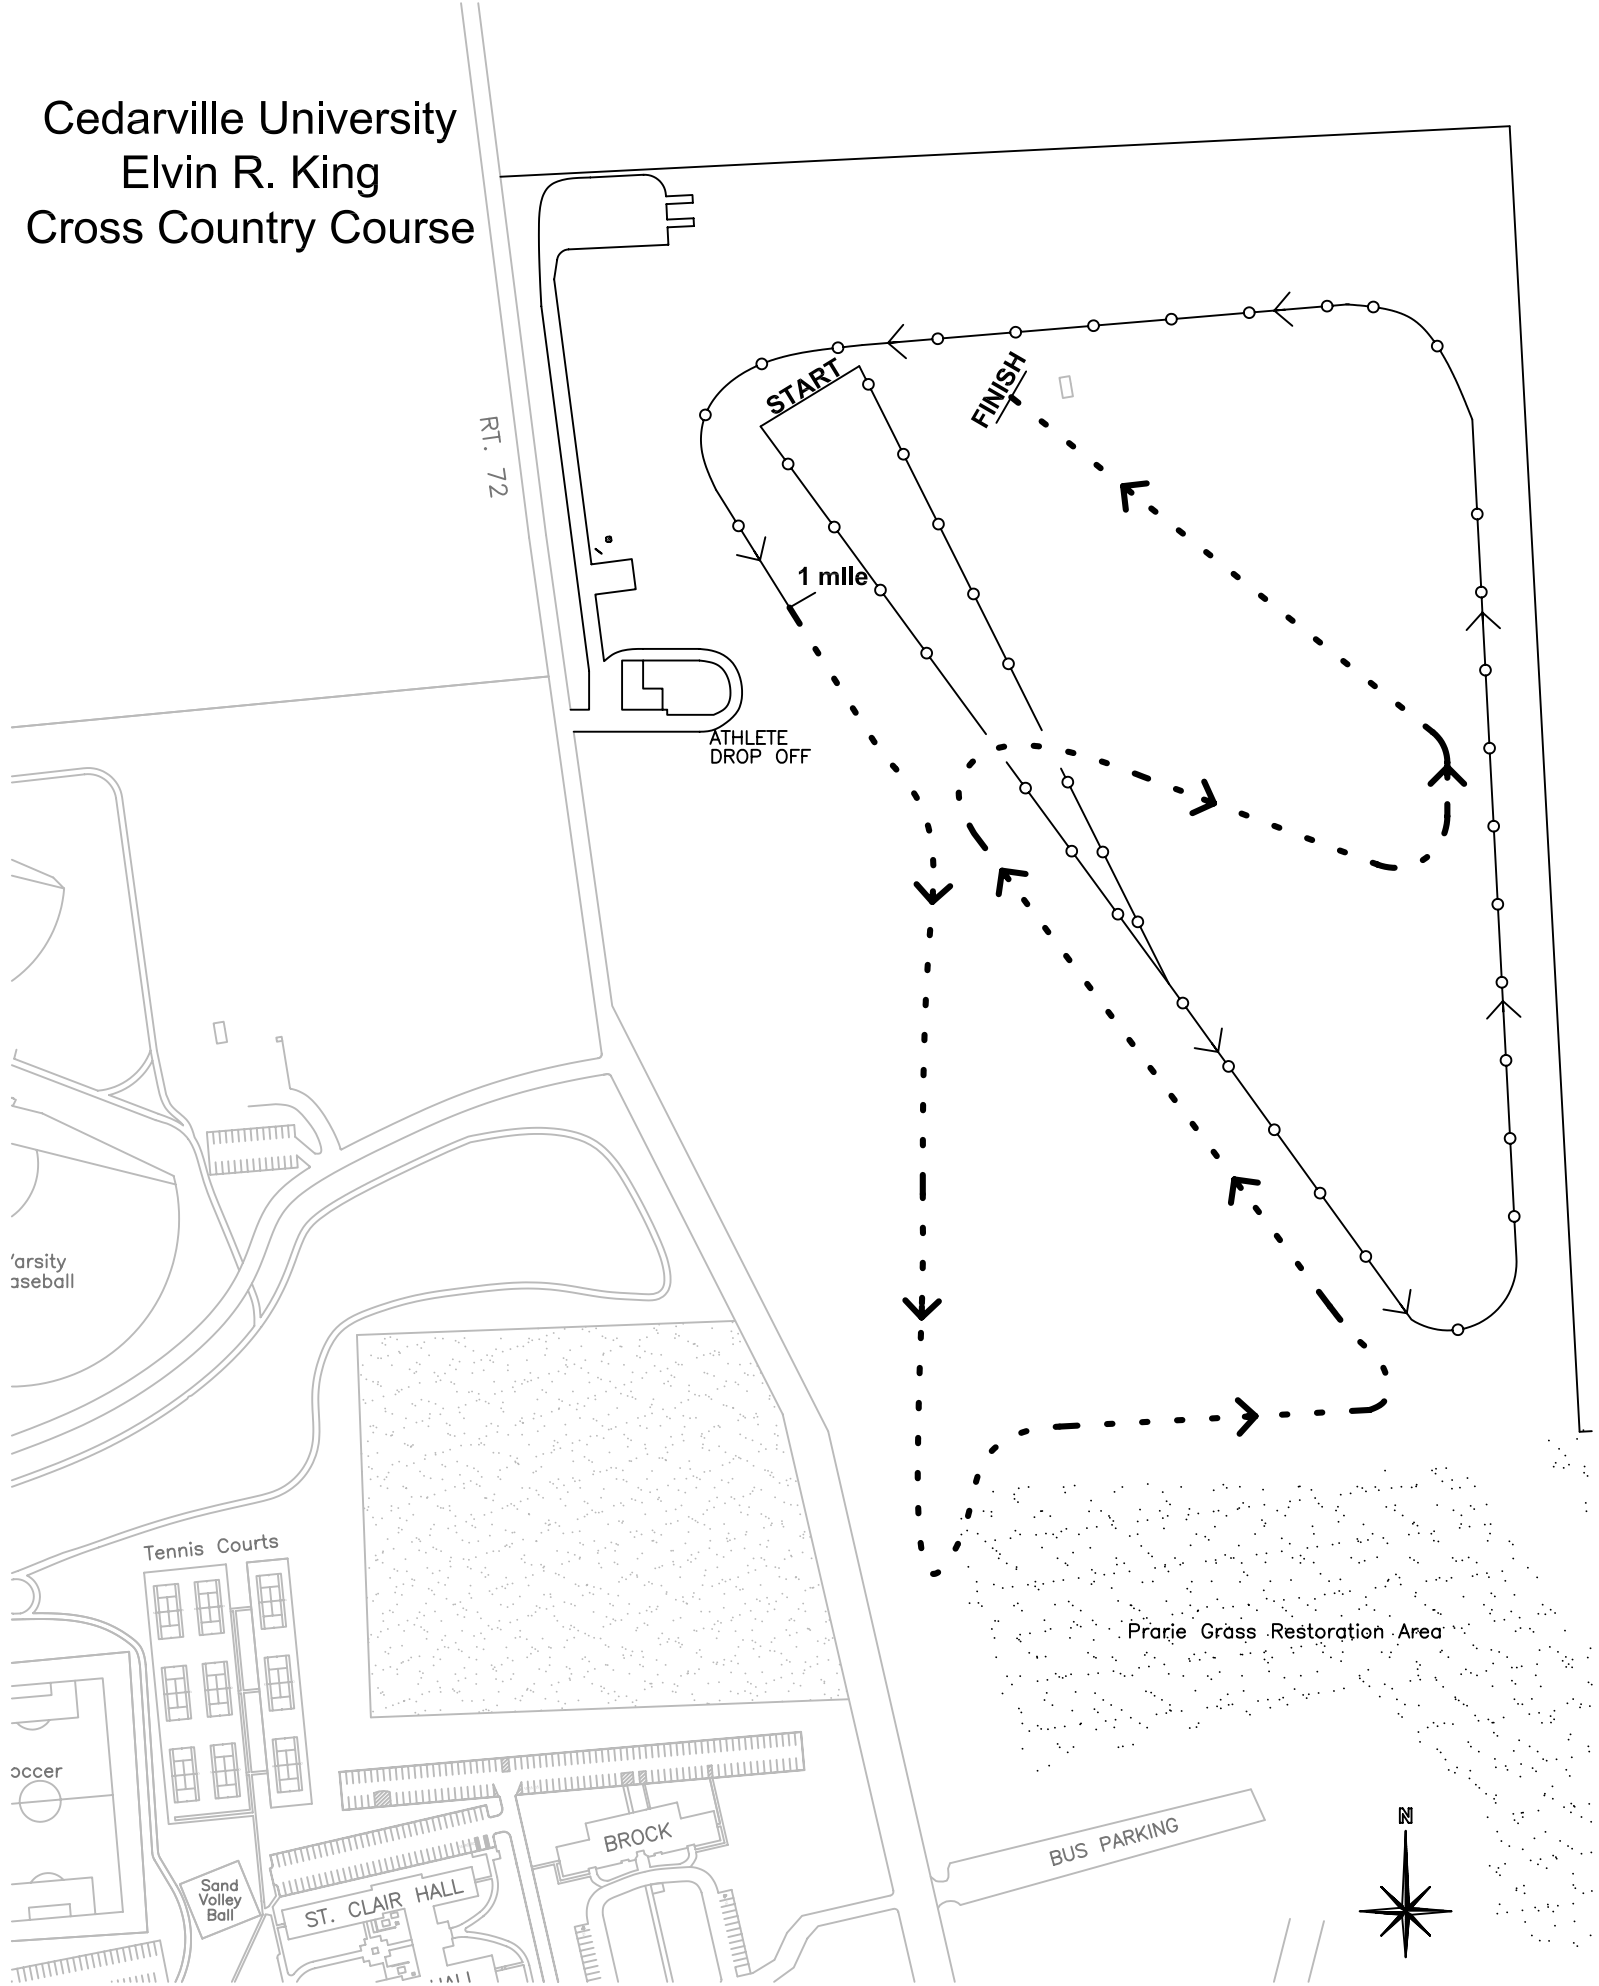

Cedarville University  
Elvin R. King  
Cross Country Course

3200M route

no scale